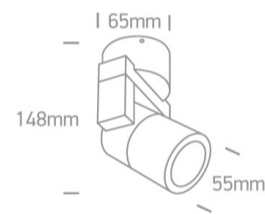

35W MR16 GU10 Indoor/Outdoor Spots.

Complies with standard EN60598-1 and any other specific standards.

Downloads

Dimensions

Physical Specification

Item Group	13 Wall & Ceiling
Family	The GU10 Indoor/Outdoor Spots
Order Code	67164/G
Colour	Grey
Material	Aluminium
Shape	Circular
Surface Ceiling	Yes
Surface Wall	Yes
Surface Floor/Ground	Yes
Indoor	Yes
Outdoor	Yes
Adjustable	1 Direction