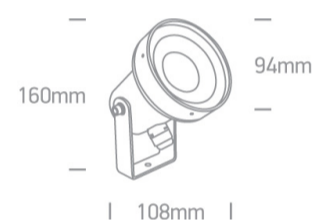

10W GU10 garden spot, IP65, supplied with spike, for garden illumination.

Complies with standard EN60598-1 and any other specific standards.

Downloads

Dimensions

Gallery

Physical Specification

Item Group

20 Garden & Underwater

Family

The GU10 Garden Round Spots Die cast

Order Code

67196BG/AN

Colour

Anthracite

Material

Die Cast

Diffuser Material

Glass

Shape

Circular

Height	125mm
Diameter	75mm
Surface Ceiling	Yes
Surface Wall	Yes
Surface Floor/Ground	Yes
Outdoor	Yes
Adjustable	1 Direction

Electrical Characteristics

Gear	No
------	----

Illumination Data

Illumination Diagram	
----------------------	---

Packing Info

Box Length	14,5cm
------------	--------

Box Width	11cm
Box Height	25cm
Box Weight	0,8Kg
Pcs/Carton	6
Barcode	5291889040835
HS Code	9405409900