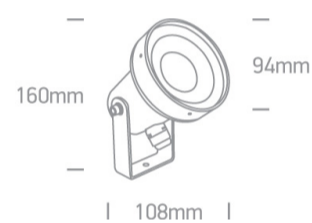

10W GU10 garden spot, IP65, supplied with spike, for garden illumination.

Complies with standard EN60598-1 and any other specific standards.

Downloads

Dimensions

Gallery

Physical Specification

Item Group

20 Garden & Underwater

Family

The GU10 Garden Round Spots Die cast

Order Code

67196BG/W

Colour

White

Material

Die Cast

Diffuser Material

Glass

Shape

Circular

Height	125mm
Diameter	75mm
Surface Ceiling	Yes
Surface Wall	Yes
Surface Floor/Ground	Yes
Outdoor	Yes
Adjustable	1 Direction

Electrical Characteristics

Gear	No
------	----

Illumination Data

Illumination Diagram

Packing Info

Box Length	14,5cm
------------	--------

Box Width	11cm
Box Height	25cm
Box Weight	0,8Kg
Pcs/Carton	6
Barcode	5291889040811
HS Code	9405409900

Energy Label