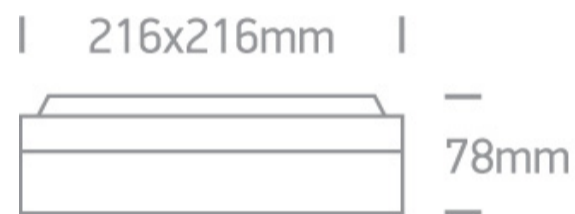

20W E27 Die Cast, Square E27 Outdoor Plafo

Complies with standard EN60598-1 and any other specific standards

Downloads

Dimensions

Physical Specification

Item Group	13 Wall & Ceiling
Family	The Square E27 Outdoor Plafo Die cast
Order Code	67208/AN
Colour	Anthracite
Material	Die Cast
Shape	Rectangular
Length	216mm
Width	216mm
Height	78mm
Surface Ceiling	Yes
Surface Wall	Yes
Indoor	Yes