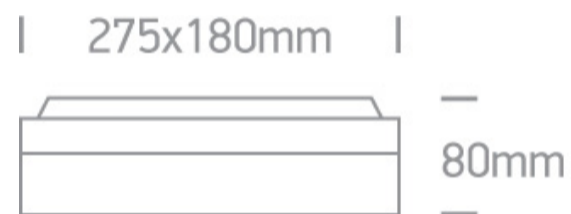

2X20W E27 Die Cast, Square E27 Outdoor Plafo

Complies with standard EN60598-1 and any other specific standards

Downloads

Dimensions

Physical Specification

Item Group	13 Wall & Ceiling
Family	The Square E27 Outdoor Plafo Die cast
Order Code	67208B/AN
Colour	Anthracite
Material	Die Cast
Shape	Rectangular
Length	275mm
Width	180mm
Height	80mm
Surface Ceiling	Yes
Surface Wall	Yes
Indoor	Yes