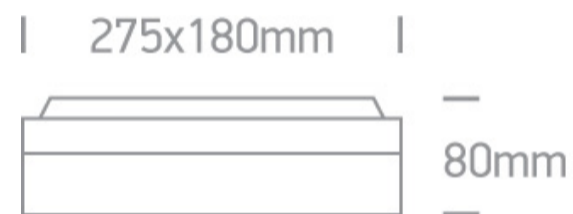

2X20W E27 Die Cast, Square E27 Outdoor Plafo

Complies with standard EN60598-1 and any other specific standards

Downloads

Dimensions

Physical Specification

Item Group	13 Wall & Ceiling
Family	The Square E27 Outdoor Plafo Die cast
Order Code	67208B/B
Colour	Black
Material	Die Cast
Shape	Rectangular
Length	275mm
Width	180mm
Height	80mm
Surface Ceiling	Yes
Surface Wall	Yes
Indoor	Yes