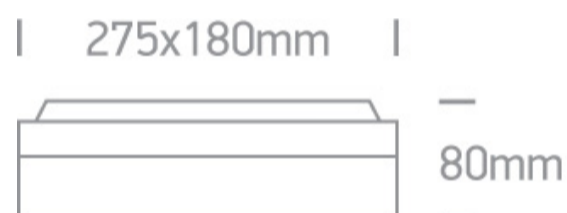

2X20W E27 Die Cast, Square E27 Outdoor Plafo

Complies with standard EN60598-1 and any other specific standards

Downloads

Dimensions

Physical Specification

Item Group	13 Wall & Ceiling
Family	The Square E27 Outdoor Plafo Die cast
Order Code	67208B/G
Colour	Grey
Material	Die Cast
Shape	Rectangular
Length	275mm
Width	180mm
Height	80mm
Surface Ceiling	Yes
Surface Wall	Yes
Indoor	Yes