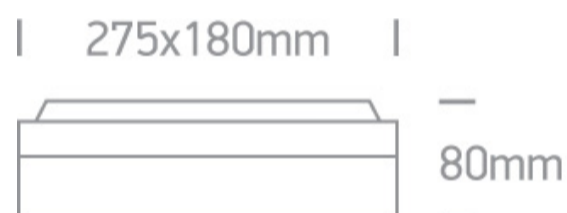

2X20W E27 Die Cast, Square E27 Outdoor Plafo

Complies with standard EN60598-1 and any other specific standards

Downloads

Dimensions

Physical Specification

Item Group	13 Wall & Ceiling
Family	The Square E27 Outdoor Plafo Die cast
Order Code	67208B/W
Colour	White
Material	Die Cast
Shape	Rectangular
Length	275mm
Width	180mm
Height	80mm
Surface Ceiling	Yes
Surface Wall	Yes
Indoor	Yes