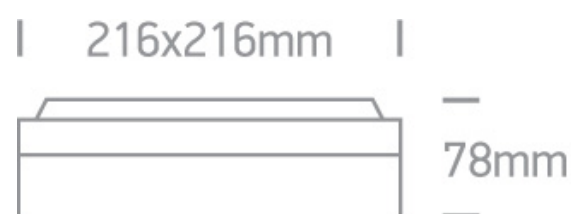

20W E27 Die Cast, Square E27 Outdoor Plafo

Complies with standard EN60598-1 and any other specific standards

Downloads

Dimensions

Physical Specification

Item Group	13 Wall & Ceiling
Family	The Square E27 Outdoor Plafo Die cast
Order Code	67208/W
Colour	White
Material	Die Cast
Shape	Rectangular
Length	216mm
Width	216mm
Height	78mm
Surface Ceiling	Yes
Surface Wall	Yes
Indoor	Yes