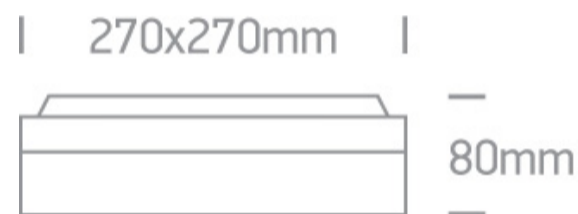

2x20W E27 Die Cast, Square E27 Outdoor Plafo

Complies with standard EN60598-1 and any other specific standards

Downloads

Dimensions

Physical Specification

Item Group	13 Wall & Ceiling
Family	The Square E27 Outdoor Plafo Die cast
Order Code	67210/AN
Colour	Anthracite
Material	Die Cast
Shape	Rectangular
Length	270mm
Width	270mm
Height	80mm
Surface Ceiling	Yes
Surface Wall	Yes
Indoor	Yes