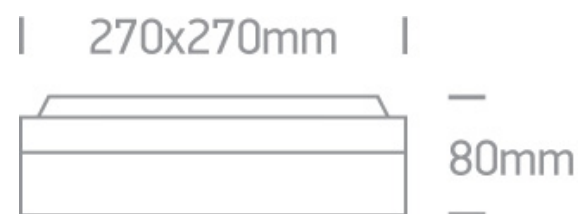

2x20W E27 Die Cast, Square E27 Outdoor Plafo

Complies with standard EN60598-1 and any other specific standards

Downloads

Dimensions

Physical Specification

Item Group	13 Wall & Ceiling
Family	The Square E27 Outdoor Plafo Die cast
Order Code	67210/B
Colour	Black
Material	Die Cast
Shape	Rectangular
Length	270mm
Width	270mm
Height	80mm
Surface Ceiling	Yes
Surface Wall	Yes
Indoor	Yes