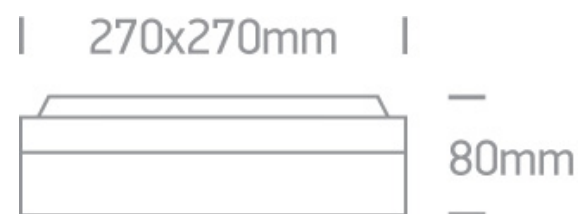

2x20W E27 Die Cast, Square E27 Outdoor Plafo

Complies with standard EN60598-1 and any other specific standards

#### Dimensions

#### Physical Specification

Item Group	13 Wall & Ceiling
Family	The Square E27 Outdoor Plafo Die cast
Order Code	67210/G
Colour	Grey
Material	Die Cast
Shape	Rectangular
Length	270mm
Width	270mm
Height	80mm
Surface Ceiling	Yes
Surface Wall	Yes
Indoor	Yes