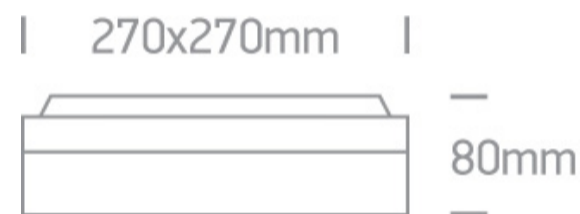

2x20W E27 Die Cast, Square E27 Outdoor Plafo

Complies with standard EN60598-1 and any other specific standards

Downloads

Dimensions

Physical Specification

Item Group	13 Wall & Ceiling
Family	The Square E27 Outdoor Plafo Die cast
Order Code	67210/W
Colour	White
Material	Die Cast
Shape	Rectangular
Length	270mm
Width	270mm
Height	80mm
Surface Ceiling	Yes
Surface Wall	Yes
Indoor	Yes