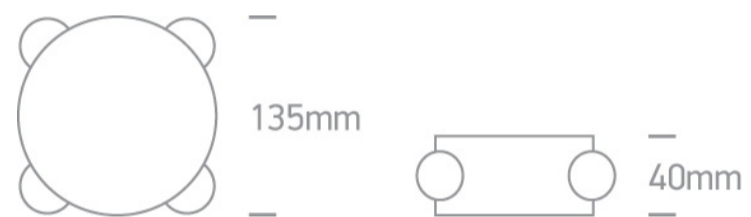

4x1,5W Outdoor Wall lines, IP54.

Complete with driver.

Complies with standard EN60598-1 and any other specific standards.

Downloads

Dimensions

Physical Specification

Item Group	14 Wall & Ceiling LED
Family	Indoor/Outdoor Wall Lines Natural aluminium
Order Code	67274B/AL/W
Colour	Aluminium
Material	Natural Aluminium
Shape	Circular
Height	135mm
Diameter	40mm
Surface Wall	Yes
Indoor	Yes
Outdoor	Yes
Adjustable	No