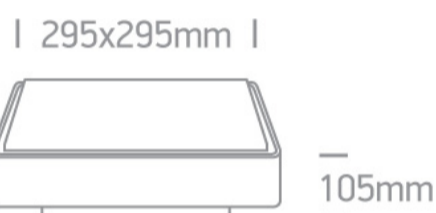

2xE27 plafo light, ABS body and PC diffuser, IP65 rate, ideal for indoor and outdoor application.

Complies with standard EN60598-1 and any other specific standards.

#### Dimensions

#### Physical Specification

Item Group	15 Plafo
Family	The E27 Plafo Outdoor Range Square
Order Code	67282EA/AN
Colour	Anthracite
Material	ABS
Diffuser Material	PC
Shape	Rectangular
Length	295mm
Width	295mm
Height	105mm
Surface Ceiling	Yes
Indoor	Yes

#### Packing Info

Box Length	30,5cm
------------	--------

Box Width	30,5cm
-----------	--------

Box Height	11cm
------------	------

Box Weight	1,25Kg
------------	--------

Pcs/Carton	10
------------	----

Barcode	5291889054863
---------	---------------