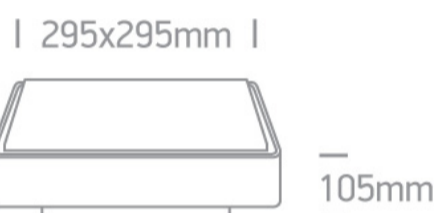

2xE27 plafo light, ABS body and PC diffuser, IP65 rate, ideal for indoor and outdoor application.

Complies with standard EN60598-1 and any other specific standards.

Downloads

Dimensions

Physical Specification

Item Group	15 Plafo
Family	The E27 Plafo Outdoor Range Square
Order Code	67282EA/B
Colour	Black
Material	ABS
Diffuser Material	PC
Shape	Rectangular
Length	295mm
Width	295mm
Height	105mm
Surface Ceiling	Yes
Indoor	Yes

Dimmable	N/A
----------	-----

F Mark	
--------	---

Illumination Data

Illumination Diagram	
----------------------	---

Packing Info

Box Length	30,5cm
------------	--------

Box Width	30,5cm
-----------	--------