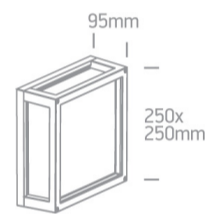

2X 15W Outdoor E27 Square Die Cast

Complies with standard EN60598-1 and any other specific standards

Downloads

Dimensions

Physical Specification

Item Group	13 Wall & Ceiling
Family	Outdoor E27 Square Die cast
Order Code	67292/G
Colour	Grey
Material	Die Cast
Diffuser Material	Glass
Shape	Rectangular
Length	250mm
Width	250mm
Height	95mm
Surface Ceiling	Yes
Surface Wall	Yes