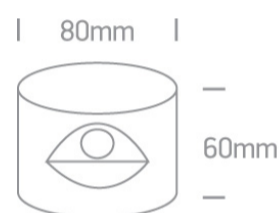

3x3W Outdoor Wall lines, IP54.

Complete with driver.

Complies with standard EN60598-1 and any other specific standards.

Downloads

Dimensions

Physical Specification

Item Group	14 Wall & Ceiling LED
Family	Indoor/Outdoor Wall Lines Natural aluminium
Order Code	67298/AL/W
Colour	Aluminium
Material	Natural Aluminium
Shape	Circular
Height	60mm
Diameter	80mm
Surface Wall	Yes
Indoor	Yes
Outdoor	Yes

Illumination Data

Colour Temperature	3000K
Lumen Output	450lm
Light Efficiency	50lm/W
Illumination Diagram	

Packing Info

Box Weight	0,5Kg
Pcs/Carton	20
Barcode	5291889028796
HS Code	9405409900

Energy Label