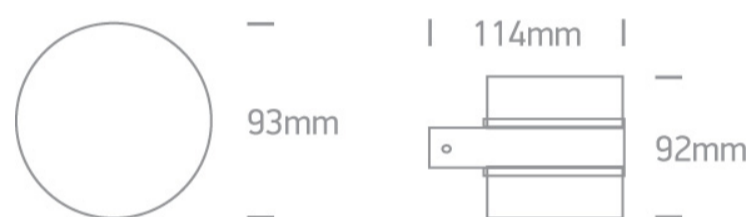

2x9W GX53 Natural Aluminium

Complies with standard EN60598-1 and any other specific standards.

Downloads

Dimensions

Physical Specification

Item Group	13 Wall & Ceiling
Family	The GX53 Range Natural aluminium
Order Code	67302A/AL
Colour	Aluminium
Material	Natural Aluminium
Shape	Circular
Surface Wall	Yes
Indoor	Yes
Outdoor	Yes
Adjustable	No