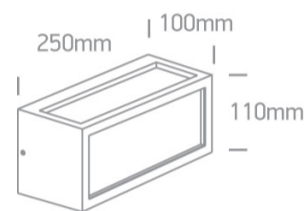

## Dimensions

## Physical Specification

Item Group	13 Wall & Ceiling
Family	Outdoor E27 Square Die cast
Order Code	67328/AN
Colour	Anthracite
Material	Die Cast
Diffuser Material	PC
Shape	Rectangular
Length	250mm
Width	100mm
Height	110mm
Surface Wall	Yes
Indoor	Yes