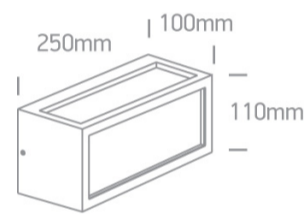

12W Outdoor E27 Square Die Cast

Complies with standard EN60598-1 and any other specific standards

Downloads

Dimensions

Physical Specification

Item Group	13 Wall & Ceiling
Family	Outdoor E27 Square Die cast
Order Code	67328/G
Colour	Grey
Material	Die Cast
Diffuser Material	Glass
Shape	Rectangular
Length	250mm
Width	100mm
Height	110mm
Surface Wall	Yes
Indoor	Yes