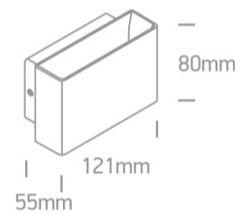

5W LED wall light, IP54, ideal for both indoor and outdoor installation.

Supplied with non-dimmable LED driver.

Complies with standard EN60598-1 and any other specific standards.

Downloads

Dimensions

Physical Specification

Item Group	14 Wall & Ceiling LED
Family	Outdoor Wall Up & Down Lights Die cast
Order Code	67356/G/W
Colour	Grey
Material	Die Cast
Shape	Rectangular
Length	121mm
Width	80mm
Height	55mm
Surface Wall	Yes
Indoor	Yes
Outdoor	Yes

14cm

Box Width

10,5cm

Box Height

9,5cm

Box Weight

0,5kg

Pcs/Carton