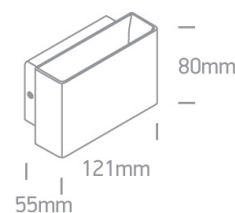

5W LED wall light, IP54, ideal for both indoor and outdoor installation.

Supplied with non-dimmable LED driver.

Complies with standard EN60598-1 and any other specific standards.

Downloads

Dimensions

Gallery

Physical Specification

Item Group

14 Wall & Ceiling LED

Family

Outdoor Wall Up & Down Lights Die cast

Order Code

67356/W/W

Colour

White

Material

Die Cast

Shape

Rectangular

Length

121mm

Width	80mm
Height	55mm
Surface Wall	Yes
Indoor	Yes
Outdoor	Yes
Adjustable	No

Colour Temperature	3000K
Lumen Output	170lm
Light Efficiency	34lm/W
Illumination Diagram	

Packing Info

Box Length	14cm
Box Width	10,5cm

Box Height	9,5cm
Box Weight	0,5kg
Pcs/Carton	18
Barcode	5291889039488
HS Code	9405409900