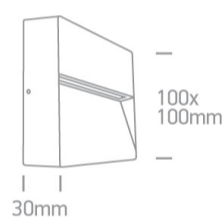

4W LED wall light, IP54, ideal for both indoor and outdoor installation.

Supplied with non-dimmable LED driver.

Complies with standard EN60598-1 and any other specific standards.

Downloads

Dimensions

Gallery

Anthracite

Material

Die Cast

Diffuser Material

Glass

Shape

Rectangular

Length	100mm
Width	100mm
Height	30mm
Surface Wall	Yes
Indoor	Yes
Outdoor	Yes

Illumination Data

Colour Temperature	3000K
Lumen Output	200lm
Light Efficiency	66,67lm/W
CRI	80
Illumination Diagram	
Dark Light	Yes

Packing Info

Box Length	11cm
------------	------

Box Width	4cm
Box Height	11cm
Pcs/Carton	30
Barcode	5291889043553
HS Code	9405409900