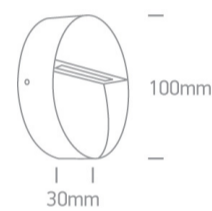

3W LED wall light, IP54, ideal for both indoor and outdoor installation.

Supplied with non-dimmable LED driver.

Complies with standard EN60598-1 and any other specific standards.

Downloads

Dimensions

Physical Specification

Item Group	14 Wall & Ceiling LED
Family	Round Indoor/Outdoor Wall Dark Lights Die cast
Order Code	67359/AN/W
Colour	Anthracite
Material	Die Cast
Shape	Circular
Height	30mm
Diameter	100mm
Surface Wall	Yes
Indoor	Yes
Outdoor	Yes

Illumination Data

Colour Temperature	3000K
Lumen Output	200lm
Light Efficiency	66,67lm/W
CRI	80
Illumination Diagram	
Dark Light	Yes

Packing Info

Box Length	11cm
Box Width	4cm
Box Height	11cm
Pcs/Carton	30
Barcode	5291889043539
HS Code	9405409900