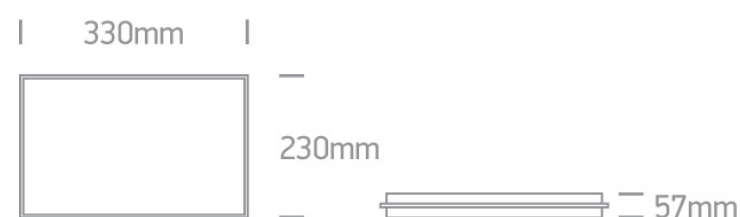

8W LED wall light with automatic day/night operation, IP54, ideal for both indoor and outdoor installation.

Complete with driver.

Complies with standard EN60598-1 and any other specific standards.

Downloads

Dimensions

Physical Specification

Item Group	14 Wall & Ceiling LED
Family	The Retro Opal Range Die cast + PC
Order Code	67364/G/W
Colour	Grey
Material	Die Cast
Diffuser Material	PC
Shape	Rectangular
Length	330mm
Width	230mm
Height	57mm
Surface Wall	Yes
Indoor	Yes