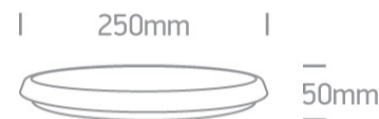

12W Emergency LED plafo light, IP54, ideal for both indoor and outdoor installation.

Supplied with non-dimmable LED driver.

Complies with standard EN60598-1 and any other specific standards.

Downloads

Dimensions

Physical Specification

Item Group	22 Emergency Lights
Family	Emergency LED Plafo
Order Code	67366E/W/W
Colour	White
Material	PC
Diffuser Material	PC
Shape	Circular
Height	50mm
Diameter	250mm
Surface Ceiling	Yes
Indoor	Yes
Outdoor	Yes