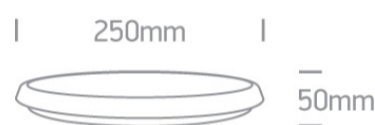

12W LED slim plafo, IP54, ideal for both indoor and outdoor installation.

Supplied with non-dimmable LED driver.

Complies with standard EN60598-1 and any other specific standards.

Downloads

Dimensions

Physical Specification

Item Group	15 Plafo
Family	The LED Slim Plafo Range Round
Order Code	67366/W/C
Colour	White
Material	PC
Shape	Circular
Height	50mm
Diameter	250mm
Surface Ceiling	Yes
Indoor	Yes
Outdoor	Yes
Adjustable	No