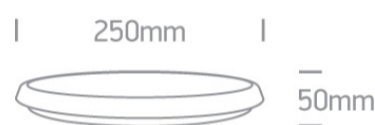

12W LED slim plafo, IP54, ideal for both indoor and outdoor installation.

Supplied with non-dimmable LED driver.

Complies with standard EN60598-1 and any other specific standards.

Downloads

Dimensions

Physical Specification

Item Group	15 Plafo
Family	The LED Slim Plafo Range Round
Order Code	67366/W/W
Colour	White
Material	PC
Shape	Circular
Height	50mm
Diameter	250mm
Surface Ceiling	Yes
Indoor	Yes
Outdoor	Yes
Adjustable	No