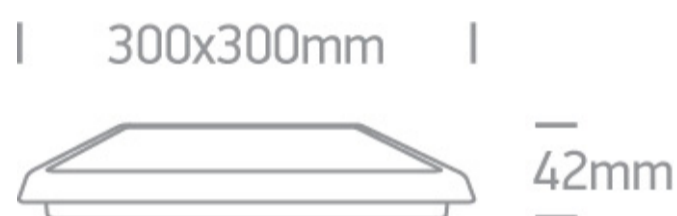

25W LED slim plafo, IP54, ideal for both indoor and outdoor installation.

Supplied with non-dimmable LED driver.

Complies with standard EN60598-1 and any other specific standards.

Downloads

Dimensions

Physical Specification

Item Group	15 Plafo
Family	The LED Slim Plafo Range PC
Order Code	67372/W/C
Colour	White
Material	PC
Shape	Rectangular
Length	300mm
Width	300mm
Height	40mm
Surface Ceiling	Yes
Indoor	Yes
Outdoor	Yes

Adjustable