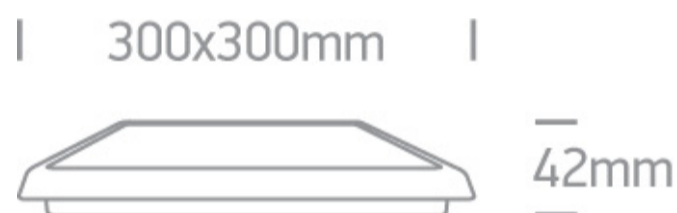

25W LED slim plafo, IP54, ideal for both indoor and outdoor installation.

Supplied with non-dimmable LED driver.

Complies with standard EN60598-1 and any other specific standards.

Downloads

Dimensions

Physical Specification

Item Group	15 Plafo
Family	The LED Slim Plafo Range PC
Order Code	67372/W/W
Colour	White
Material	PC
Shape	Rectangular
Length	300mm
Width	300mm
Height	40mm
Surface Ceiling	Yes
Indoor	Yes
Outdoor	Yes

Adjustable