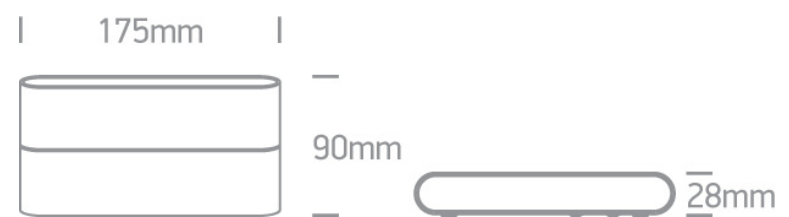

2x6W, IP54, SMD 2835, Outdoor Slim Range Up & down beam.

Complies with standard EN60598-1 and any other specific standards.

Downloads

Dimensions

Physical Specification

Item Group	14 Wall & Ceiling LED
Family	Outdoor Slim Range Up & down beam
Order Code	67376A/AN/W
Colour	Anthracite
Material	Die Cast
Shape	Rectangular
Length	175mm
Width	90mm
Height	28mm
Surface Wall	Yes
Indoor	Yes
Outdoor	Yes

0,5

Constant Current	Yes
350mA	8,5-17,5V
IP Rating	IP20
Safety Class	
Dimmable	No
Ambient Temp	50°C
Operating Temp	75°C
Housing Material	Plastic
Output Terminal	Cable
Brand	Eaglerise

Illumination Data

Colour Temperature	3000K
Lumen Output	2x420lm
Light Efficiency	70lm/W
CRI	80
Illumination Diagram	