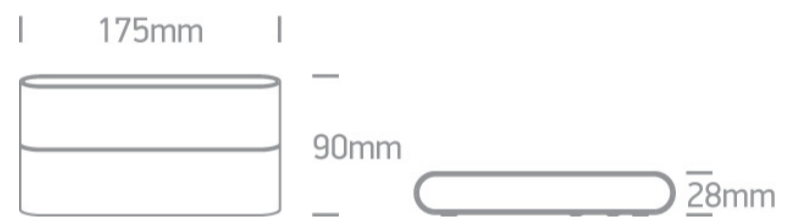

2x6W, IP54, SMD 2835, Outdoor Slim Range Up & down beam.

Complies with standard EN60598-1 and any other specific standards.

## Dimensions

## Physical Specification

Item Group	14 Wall & Ceiling LED
Family	Outdoor Slim Range Up & down beam
Order Code	67376A/W/W
Colour	White
Material	Die Cast
Shape	Rectangular
Length	175mm
Width	90mm
Height	28mm
Surface Wall	Yes
Indoor	Yes
Outdoor	Yes