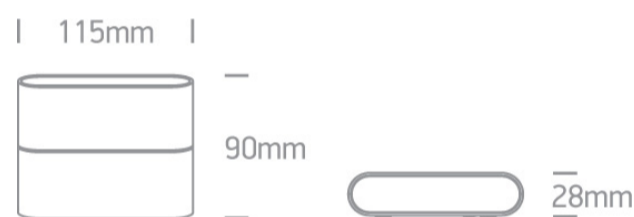

2x3W, IP54, SMD 2835, Outdoor Slim Range Up & down beam.

Complies with standard EN60598-1 and any other specific standards.

Downloads

Dimensions

Physical Specification

Item Group	14 Wall & Ceiling LED
Family	Outdoor Slim Range Up & down beam
Order Code	67376/W/W
Colour	White
Material	Die Cast
Shape	Rectangular
Length	115mm
Width	90mm
Height	28mm
Surface Wall	Yes
Indoor	Yes
Outdoor	Yes