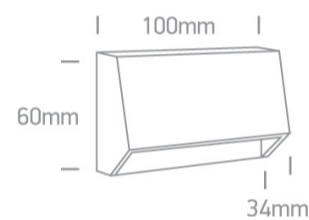

1,5W LED wall light, IP65, ideal for both indoor and outdoor installation.

Complies with standard EN60598-1 and any other specific standards.

Downloads

Dimensions

Physical Specification

Item Group	14 Wall & Ceiling LED
Family	Down Illumination Wall Lights ABS + PC
Order Code	67386A/AN/W
Colour	Anthracite
Material	ABS
Diffuser Material	PC
Shape	Rectangular
Length	100mm
Width	37mm
Height	60mm
Surface Wall	Yes
Indoor	Yes