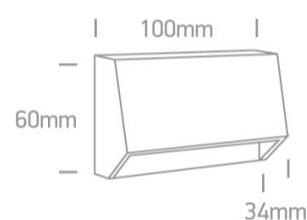

1,5W LED wall light, IP65, ideal for both indoor and outdoor installation.

Complies with standard EN60598-1 and any other specific standards.

Downloads

Dimensions

Physical Specification

Item Group	14 Wall & Ceiling LED
Family	Down Illumination Wall Lights ABS + PC
Order Code	67386A/W/W
Colour	White
Material	ABS
Diffuser Material	PC
Shape	Rectangular
Length	100mm
Width	37mm
Height	60mm
Surface Wall	Yes
Indoor	Yes