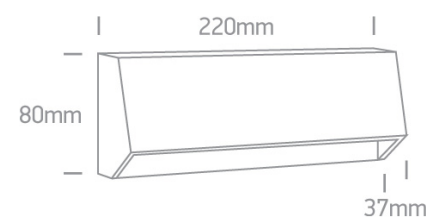

4W LED wall light, IP65, ideal for both indoor and outdoor installation.

Complies with standard EN60598-1 and any other specific standards.

Downloads

Dimensions

Physical Specification

| | |
|-------------------|--|
| Item Group | 14 Wall & Ceiling LED |
| Family | Down Illumination Wall Lights ABS + PC |
| Order Code | 67386C/AN/W |
| Colour | Anthracite |
| Material | ABS |
| Diffuser Material | PC |
| Shape | Rectangular |
| Length | 220mm |
| Width | 37mm |
| Height | 80mm |
| Surface Wall | Yes |
| Indoor | Yes |

80

Illumination Diagram

Dark Light

Yes

Packing Info

Box Length

23cm

Box Width