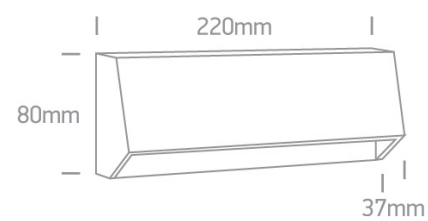

#### Dimensions

#### Physical Specification

Item Group	14 Wall & Ceiling LED
Family	Down Illumination Wall Lights ABS + PC
Order Code	67386C/W/W
Colour	White
Material	ABS
Diffuser Material	PC
Shape	Rectangular
Length	220mm
Width	37mm
Height	80mm
Surface Wall	Yes
Indoor	Yes

### Packing Info

Box Length

23cm

Box Width

9cm

Box Height

4,5cm

Box Weight