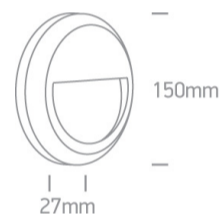

2W AC LED wall light, IP65, ideal for both indoor and outdoor installation.

Complies with standard EN60598-1 and any other specific standards.

Downloads

Dimensions

Physical Specification

Item Group	14 Wall & Ceiling LED
Family	Outdoor Dark Lights ABS + PC
Order Code	67388A/AN/W
Colour	Anthracite
Material	ABS
Diffuser Material	PC
Shape	Circular
Height	27mm
Diameter	150mm
Surface Wall	Yes
Indoor	Yes
Outdoor	Yes

Dark Light

Yes

Packing Info

Box Length

16cm

Box Width

16cm

Box Height