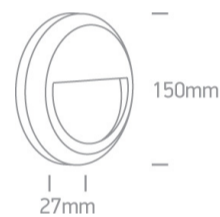

## Dimensions

## Physical Specification

Item Group	14 Wall & Ceiling LED
Family	Outdoor Dark Lights ABS + PC
Order Code	67388A/W/W
Colour	White
Material	ABS
Diffuser Material	PC
Shape	Circular
Height	27mm
Diameter	150mm
Surface Wall	Yes
Indoor	Yes
Outdoor	Yes

## Packing Info

Box Length

16cm

Box Width

16cm

Box Height

3,5cm

Box Weight