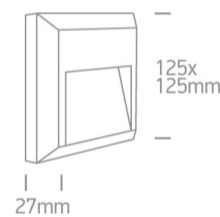

#### Dimensions

#### Physical Specification

Item Group	14 Wall & Ceiling LED
Family	Outdoor Dark Lights ABS + PC
Order Code	67388B/AN/W
Colour	Anthracite
Material	ABS
Diffuser Material	PC
Shape	Rectangular
Length	125mm
Width	125mm
Height	27mm
Surface Wall	Yes
Indoor	Yes

#### Packing Info

Box Length	13,5cm
------------	--------

Box Width	13,5cm
-----------	--------

Box Height	3cm
------------	-----

Box Weight	0,235Kg
------------	---------

Pcs/Carton	40
Barcode	5291889048961
HS Code	9405104090