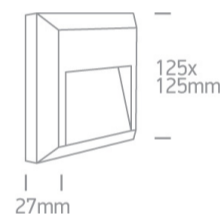

#### Dimensions

#### Physical Specification

Item Group	14 Wall & Ceiling LED
Family	Outdoor Dark Lights ABS + PC
Order Code	67388B/W/W
Colour	White
Material	ABS
Diffuser Material	PC
Shape	Rectangular
Length	125mm
Width	125mm
Height	27mm
Surface Wall	Yes
Indoor	Yes

#### Packing Info

Box Length	13,5cm
------------	--------

Box Width	13,5cm
-----------	--------

Box Height	3cm
------------	-----

Box Weight	0,235Kg
------------	---------

Pcs/Carton	40
Barcode	5291889048978
HS Code	9405104090