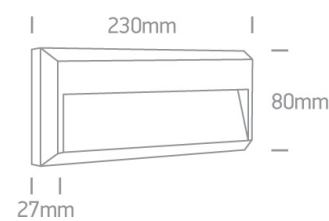

2W AC LED wall light, IP65, ideal for both indoor and outdoor installation.

Complies with standard EN60598-1 and any other specific standards.

Downloads

Dimensions

Physical Specification

Item Group	14 Wall & Ceiling LED
Family	Outdoor Dark Lights ABS + PC
Order Code	67388C/AN/W
Colour	Anthracite
Material	ABS
Diffuser Material	PC
Shape	Rectangular
Length	230mm
Width	80mm
Height	27mm
Surface Wall	Yes
Indoor	Yes

Dark Light	Yes
------------	-----

Packing Info

Box Length	24cm
------------	------

Box Width	9cm
-----------	-----

Box Height	3,5cm
------------	-------

Box Weight	0,235Kg
------------	---------

Pcs/Carton
Barcode
HS Code