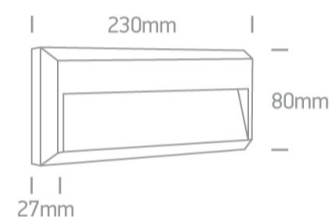

2W AC LED wall light, IP65, ideal for both indoor and outdoor installation.

Complies with standard EN60598-1 and any other specific standards.

Downloads

Dimensions

Physical Specification

Item Group	14 Wall & Ceiling LED
Family	Outdoor Dark Lights ABS + PC
Order Code	67388C/W/W
Colour	White
Material	ABS
Diffuser Material	PC
Shape	Rectangular
Length	230mm
Width	80mm
Height	27mm
Surface Wall	Yes
Indoor	Yes

Dark Light	Yes
------------	-----

Packing Info

Box Length	24cm
------------	------

Box Width	9cm
-----------	-----

Box Height	3,5cm
------------	-------

Box Weight	0,235Kg
------------	---------

Pcs/Carton	24
Barcode	5291889048992
HS Code	9405104090