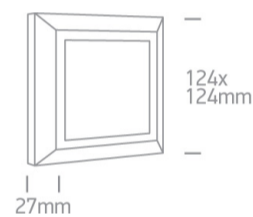

3,5W LED wall light, IP65, ideal for both indoor and outdoor installation.

Complies with standard EN60598-1 and any other specific standards.

Downloads

Dimensions

Physical Specification

Item Group	14 Wall & Ceiling LED
Family	Outdoor General Lighting ABS + PC
Order Code	67394A/AN/W
Colour	Anthracite
Material	ABS
Diffuser Material	PC
Shape	Rectangular
Length	124mm
Width	124mm
Height	27mm
Surface Ceiling	Yes
Surface Wall	Yes

Lumen Output	250lm
--------------	-------

Light Efficiency	71,42lm/W
------------------	-----------

CRI	80
-----	----

Illumination Diagram	
----------------------	---

Packing Info

Box Length	16cm
------------	------

Box Width	16cm
-----------	------

Box Height	3,5cm
------------	-------

Box Weight	0,225Kg
------------	---------

Pcs/Carton

40

Barcode

5291889049456

HS Code