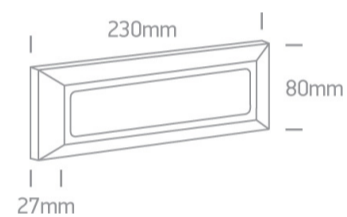

3,5W LED wall light, IP65, ideal for both indoor and outdoor installation.

Complies with standard EN60598-1 and any other specific standards.

Downloads

Dimensions

Physical Specification

Item Group	14 Wall & Ceiling LED
Family	Outdoor General Lighting ABS + PC
Order Code	67394/AN/W
Colour	Anthracite
Material	ABS
Diffuser Material	PC
Shape	Rectangular
Length	230mm
Width	80mm
Height	27mm
Surface Ceiling	Yes
Surface Wall	Yes

Lumen Output	250lm
--------------	-------

Light Efficiency	71,42lm/W
------------------	-----------

CRI	80
-----	----

Illumination Diagram	
----------------------	---

Packing Info

Box Length	24cm
------------	------

Box Width	9cm
-----------	-----

Box Height	3,5cm
------------	-------

Box Weight	0,25Kg
------------	--------

Pcs/Carton

24

Barcode

5291889049036

HS Code