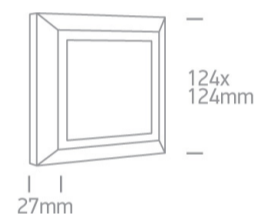

3,5W LED wall light, IP65, ideal for both indoor and outdoor installation.

Complies with standard EN60598-1 and any other specific standards.

Downloads

Dimensions

Physical Specification

Item Group	14 Wall & Ceiling LED
Family	Outdoor General Lighting ABS + PC
Order Code	67394A/W/W
Colour	White
Material	ABS
Diffuser Material	PC
Shape	Rectangular
Length	124mm
Width	124mm
Height	27mm
Surface Ceiling	Yes
Surface Wall	Yes

Lumen Output	250lm
--------------	-------

Light Efficiency	71,42lm/W
------------------	-----------

CRI	80
-----	----

Illumination Diagram	
----------------------	---

Packing Info

Box Length	16cm
------------	------

Box Width	16cm
-----------	------

Box Height	3,5cm
------------	-------

Box Weight	0,225Kg
------------	---------

Pcs/Carton

40

Barcode

5291889049463

HS Code