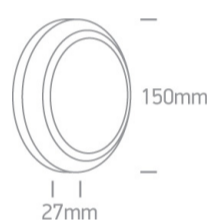

3,5W LED wall light, IP65, ideal for both indoor and outdoor installation.

Complies with standard EN60598-1 and any other specific standards.

Downloads

Dimensions

Physical Specification

Item Group	14 Wall & Ceiling LED
Family	Outdoor General Lighting ABS + PC
Order Code	67394B/W/W
Colour	White
Material	ABS
Diffuser Material	PC
Shape	Circular
Height	27mm
Diameter	150mm
Surface Wall	Yes
Indoor	Yes
Outdoor	Yes

Packing Info

Box Length

16cm

Box Width

16cm

Box Height

3,5cm

Box Weight