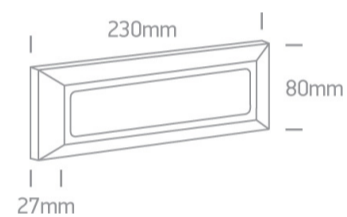

3,5W LED wall light, IP65, ideal for both indoor and outdoor installation.

Complies with standard EN60598-1 and any other specific standards.

Downloads

Dimensions

Physical Specification

Item Group	14 Wall & Ceiling LED
Family	Outdoor General Lighting ABS + PC
Order Code	67394/W/W
Colour	White
Material	ABS
Diffuser Material	PC
Shape	Rectangular
Length	230mm
Width	80mm
Height	27mm
Surface Ceiling	Yes
Surface Wall	Yes

Lumen Output	250lm
--------------	-------

Light Efficiency	71,42lm/W
------------------	-----------

CRI	80
-----	----

Illumination Diagram	
----------------------	---

Packing Info

Box Length	24cm
------------	------

Box Width	9cm
-----------	-----

Box Height	3,5cm
------------	-------

Box Weight	0,25Kg
------------	--------

Pcs/Carton

24

Barcode

5291889049050

HS Code