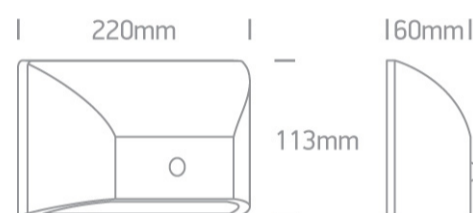

6W LED wall light with sensor, IP65, ideal for both indoor and outdoor installation.

Duration time: 10sec to 7mins adjustable with dip switch..

Complies with standard EN60598-1 and any other specific standards.

Downloads

Dimensions

Physical Specification

Item Group	14 Wall & Ceiling LED
Family	Down Illumination Wall Lights ABS + PC
Order Code	67396A/AN/W
Colour	Anthracite
Material	ABS
Diffuser Material	PC
Shape	Rectangular
Length	220mm
Width	113mm
Height	60mm
Surface Wall	Yes
Indoor	Yes

Packing Info

Box Length	23cm
------------	------

Box Width	13cm
-----------	------

Box Height	7cm
------------	-----

Box Weight	0,4Kg
------------	-------

Pcs/Carton	20
------------	----

Barcode

5291889049494